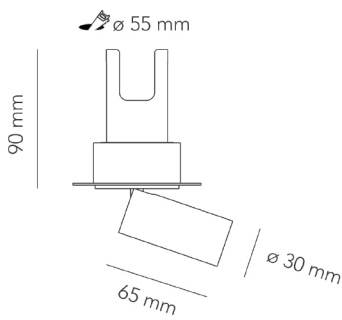

RETRACTABLE RECESSED TRIMLESS LED SPOT PEEK

DIMENSIONS

ACCESSORIES

Category	Recessed spots
Colour	Black / White
Light source	LED
Power	8W
Luminous flux	418 lm
Colour temperature	2700K / 3000K (standard) / 4000K / 5000K
Colour Rendering Index	CRI>90
Efficacy	52 lm/W
Lifetime	>50.000h
Beam angle	15D / 24D (standard) / 36D
Driver	Included
Voltage	24V
Input voltage	110 – 240 V
Dimming	Triac / 1-10V / DALI
IP rating	IP20
Material	Aluminium
Warranty	5 years